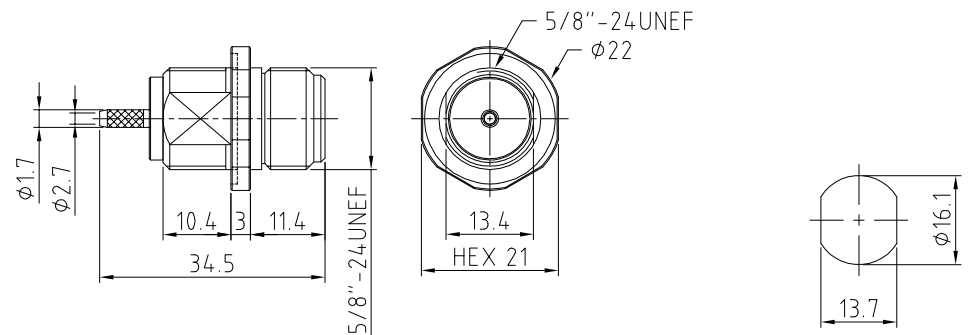

HOW TO ORDER

CABLE 137 RF - X X X X - X - 1

"L" LENGTH IN MM

eg: 100MM = 0100

(MIN. = 0050, MAX. = 2000)

STANDARD = 0100, 0150, 0200)

Tolerance: <50mm : ±2mm.

51-200mm: ±5mm.

201-500mm: ±7mm.

>501mm: ±10mm.

WASHER AND NUT OPTIONS:

BLANK = SEPERATELY PACKED (STANDARD)

A = ASSEMBLED WITH CONNECTOR

CABLE SIZE OPTIONS:

1 = RG174 CABLE, COLOR: BLACK

N JACK DETAIL DIMENSION

RECOMMENDED N MOUNTING HOLE

REV. DATE & DRN
10 02/07/12 - NYW RELEASE
11 04/07/12 - NYW ADD N JACK MOUNTING HOLE
12 05/02/13 - NYW ADD NOTE 1
13 12/08/20 - NYW UPDATE SMA AND N P/N'S

Scale: NTS	THIRD ANGLE	Unstated X .XX .XXX ANGLES	Tolerances: N/A N/A N/A N/A	Material SEE NOTE
Drawn: NYW				
App'd: XXX	Title: CABLE ASSEMBLY	NOT TO SCALE		
Date: 12 AUG. '20	Revision: 13	Unit: mm		