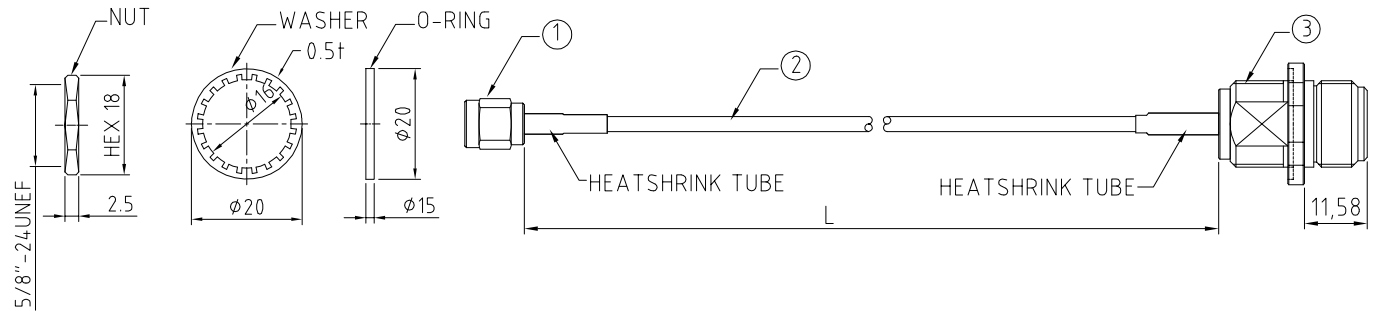

CABLE 137 RF: RF CABLE ASSEMBLY, SMA ST PLUG + N ST FRONT MOUNT BULKHEAD JACK WITH O-RING + RG174 CABLE

SPECIFICATIONS

1. SMA STRAIGHT PLUG P/N: RFCT-SMA027-M74.
2. RG174 COAXIAL CABLE, COLOR: BLACK.
3. N ST BULKHEAD (FRONT MOUNT) WITH O-RING, P/N: RFCT-N010-F74.

NOTES:

1. WORKING FREQUENCY RANGE: DC-3GHz.
2. It is intended that mounting of this connector is achieved using the nut and washer provided. Please contact GradConn for advise if planning to use a different method of mounting.

HOW TO ORDER

CABLE 137 RF - X X X X - X - 1

"L" LENGTH IN MM

eg: 100MM = 0100

(MIN. = 0050, MAX. = 2000)

STANDARD = 0100, 0150, 0200)

Tolerance: <50mm : ±2mm.

51-200mm: ±5mm.

201-500mm: ±7mm.

>501mm: ±10mm.

WASHER AND NUT OPTIONS:

BLANK = SEPERATELY PACKED (STANDARD)

A = ASSEMBLED WITH CONNECTOR

CABLE SIZE OPTIONS:

1 = RG174 CABLE, COLOR: BLACK

N JACK DETAIL DIMENSION